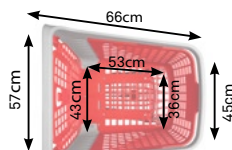

360° HANDLING

FLAT BOTTOM

CUSTOMIZABLE

ANTITHEFT

- **Wide square-shaped base**

Bulky products can be placed easily, making the most of the available space.

- **Tray**

This 10L-tray allows the placement of bottles or bulky products.

## Technical Features

**Patent:** 003022714-0001

**Reference:** 7500

**Capacity:** 110L

**Dimensions:** 66,9 x 59,9 x 95,2 cm      **Stacking:** 11 carts x 2 m

**Weight:** 14,1kg      **Max recommended load:** 110 kg

## DIMENSIONS