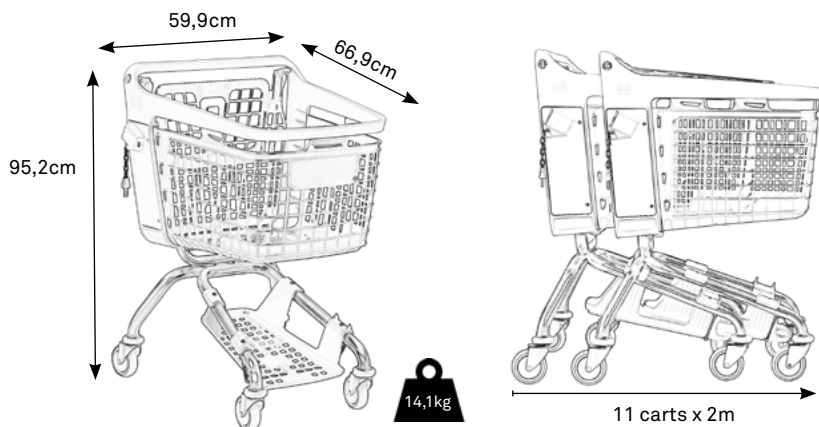

Technical Features

Patent: 003022714-0001

Reference: 7500

Capacity: 110L

Dimensions: 66,9 x 59,9 x 95,2 cm   **Stacking:** 11 carts x 2 m

Weight: 14,1kg   **Max recommended load:** 110 kg

Materials: top quality polypropylene, galvanized steel and polyurethane

Basket standard colors

- PAN 2935U
- PAN 1807C
- RAL 6018
- RAL 9004

Handle standard color

1. RAL 7024
2. Custom colors available

DIMENSIONS