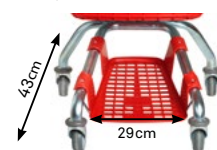

360° HANDLING

FLAT BOTTOM

CUSTOMIZABLE

ANTITHEFT

- **Wide square-shaped base**

Bulky products can be placed easily, making the most of the available space.

- **Tray**

This 10L-tray allows the placement of bottles or bulky products.