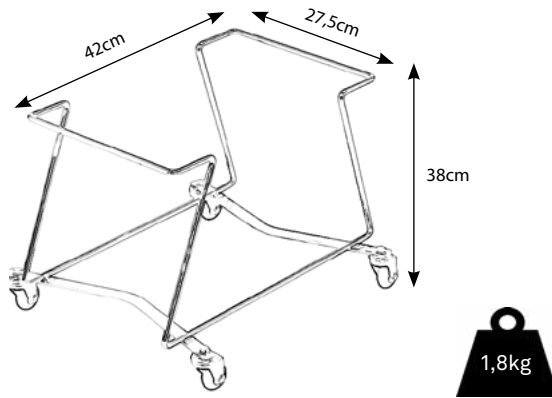

STACKING SUPPORT

AIRPORT

Basket:
AIRPORT 20L (ref. 2220)

FEATURES

**EFFORTLESS
TO MANEUVER**

**ROTARY
MOVEMENT**

**GREAT
STABILITY**

**HIGHLY
RESISTANT**

TECHNICAL SHEET

Technical Features

Reference: 6420

Dimensions: 42 x 27,5 x 38cm

Weight: 1,8 kg

Materials: metal for the structure, polyurethane for the wheels

SHIPPING

BOXES				
Transport	Pallet size	Stackers / box	Boxes / palet	Stackers / palet
Ground	80x120x236cm	4	12	48
Sea	80x120x162cm	4	8	32